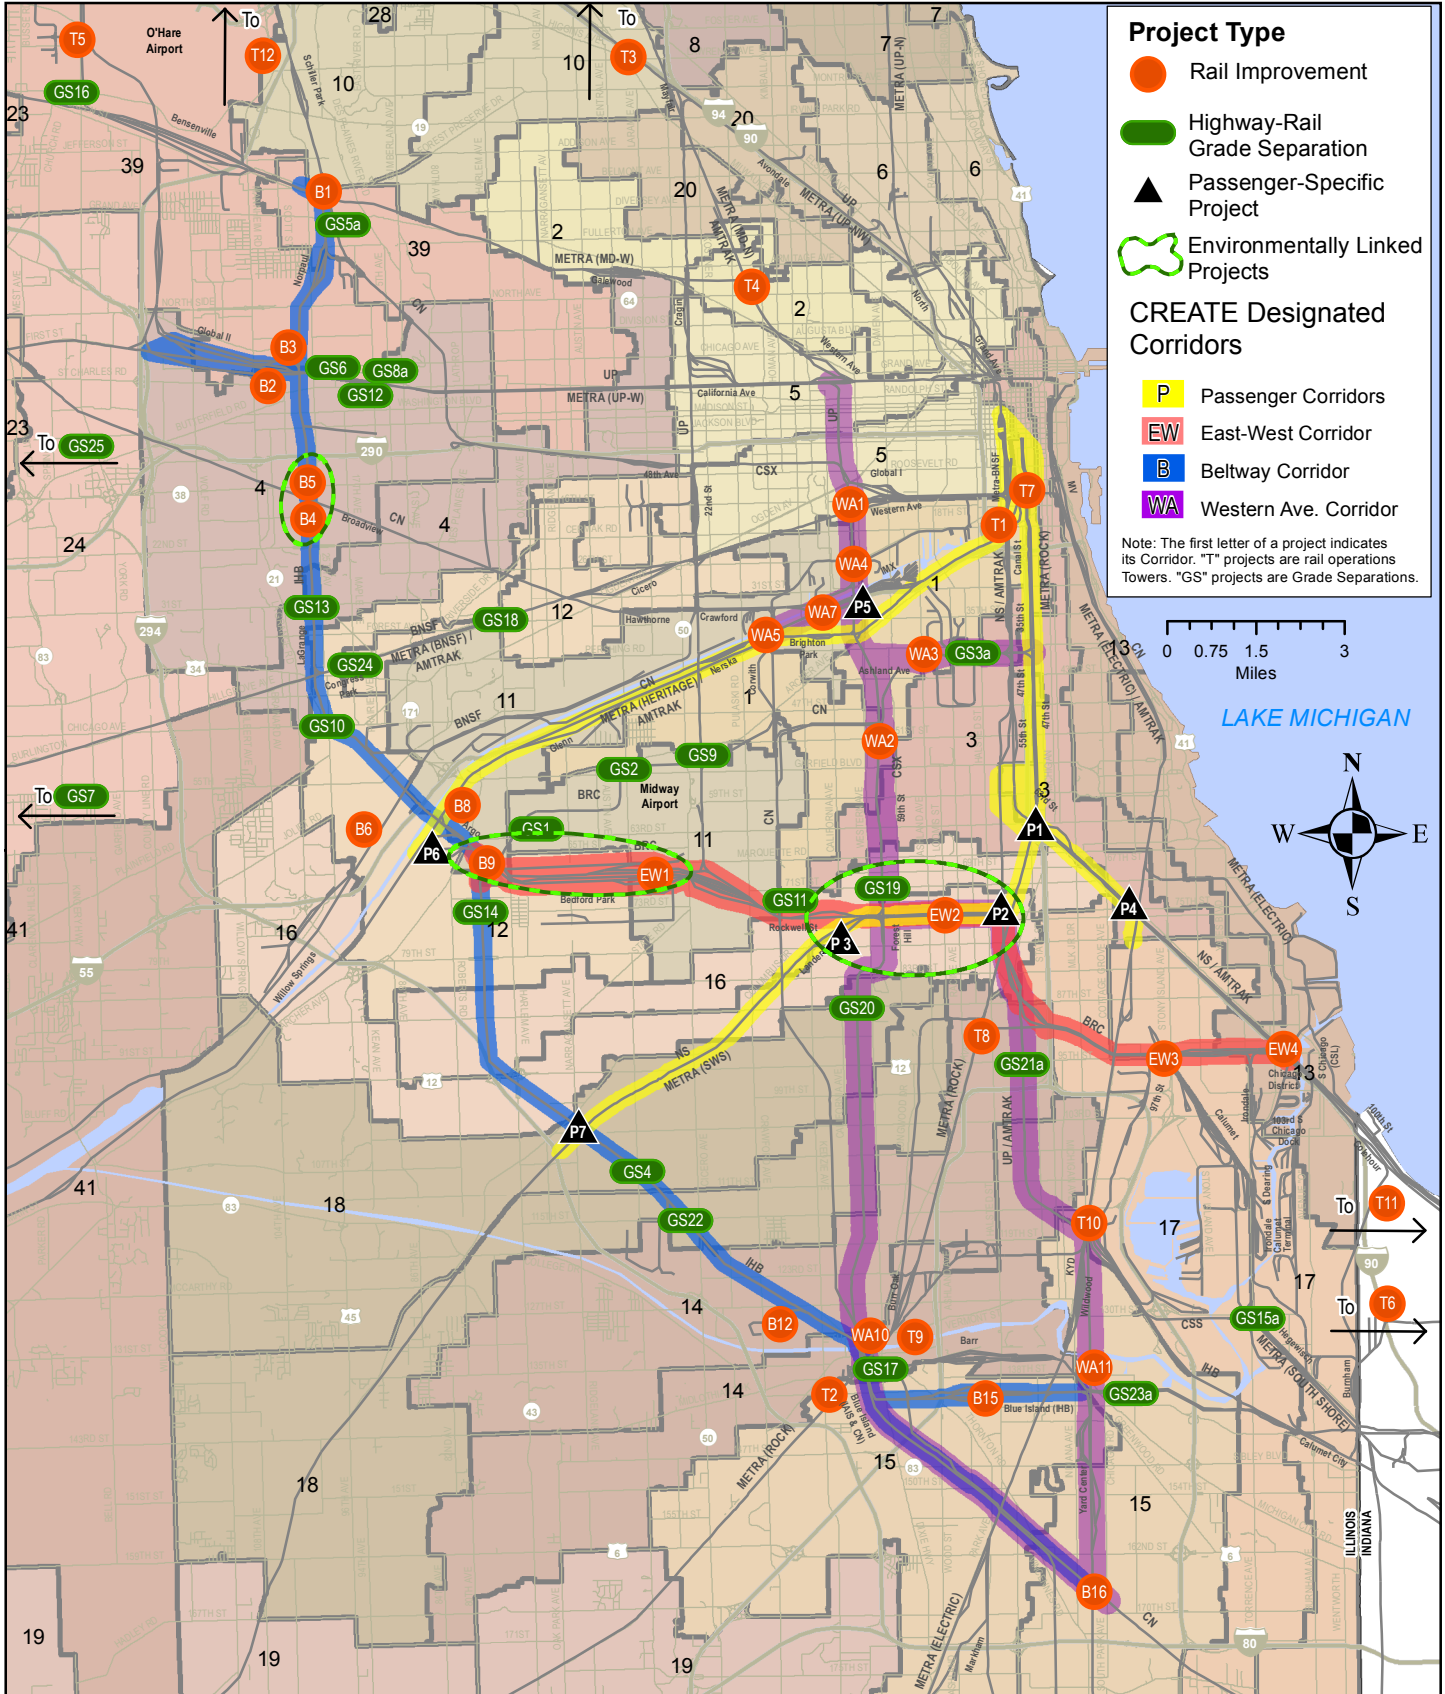

# IL Senate Districts

Note: Does not include Viaduct Improvement Program locations, Safety Improvement Program or Common Operational Picture

adopted 2011